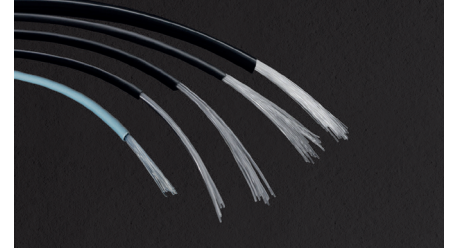

## MULTI-CORE ENDLIGHT with black PVC jacket

**Multicore endlight PMMA fibers with black PVC jacket** suitable for lighting projects, such as jewellery stores, museums etc.

**Multicore endlight PMMA πολύκλων ίνα με μαύρη PVC επένδυση** κατάλληλη για έργα φωτισμού όπως κοσμηματοπωλεία, μουσεία, galleries, έν αστρους ουρανούσ πσίνας κλπ.

CODE	PRODUCT	STRUCTURE	OUTER Ø	PACKING
<b>F026.75-4</b>	High Perf. light guide	4x0,75mm	3,00mm	450
<b>F026.75-7</b>	High Perf. light guide	7x0,75mm	4,00mm	450
<b>F026.75-14</b>	High Perf. light guide	14x0,75mm	5,00mm	300
<b>F026.75-25</b>	High Perf. light guide	25x0,75mm	6,00mm	100
<b>F026.75-42</b>	High Perf. light guide	42x0,75mm	8,00mm	100
<b>F026.75-75</b>	High Perf. light guide	75x0,75mm	12,00mm	100
<b>F026.75-126</b>	High Perf. light guide	126x0,75mm	14,00mm	100

CODE	PRODUCT	STRUCTURE	OUTER Ø	PACKING
<b>F026.100-4</b>	High Perf. light guide	4x1,00mm	4,00mm	1000
<b>F026.100-7</b>	High Perf. light guide	7x1,00mm	5,00mm	500
<b>F026.100-14</b>	High Perf. light guide	14x1,00mm	6,00mm	100
<b>F026.100-25</b>	High Perf. light guide	25x1,00mm	10,00mm	100
<b>F026.100-42</b>	High Perf. light guide	42x1,00mm	12,00mm	100
<b>F026.100-75</b>	High Perf. light guide	75x1,00mm	14,00mm	100