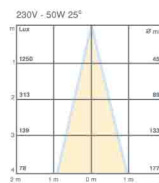

CODE	LIGHT SOURCE	VOLT	SOCKET	WATT	DESCRIPTION
4532	LED PAR16	230	GU10	2x4-50	
4502	LED MR16	12	GU5,3	2x4-50	driver not included
	L1: 185	L2: 120			

4533GS .....

CODE	LIGHT SOURCE	VOLT	SOCKET	WATT	DESCRIPTION
4533	LED PAR16	230	GU10	3x4-50	
4503	LED MR16	12	GU5,3	3x4-50	driver not included
	L1: 275	L2: 120