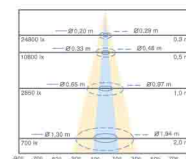

CODE	LIGHT SOURCE	VOLT	SOCKET	WATT	DESCRIPTION
4537	LED PAR16	230	GU10	4x4-50	
4507	LED MR16	12	GU5,3	4x4-50	driver not included
	L1: 210	L2: 185