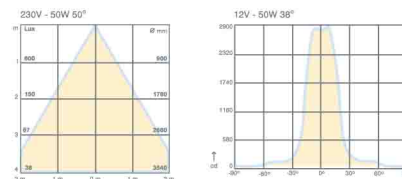

CODE	LIGHT SOURCE	VOLT	SOCKET	WATT	DESCRIPTION
4534	LED PAR16	230	GU10	4x4-50	
4504	LED MR16	12	GU5,3	4x4-50	driver not included
	L1: 365	L2: 120