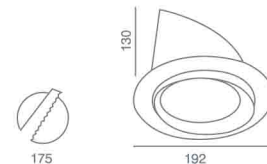

113/K25 .....

CODE	LIGHT SOURCE	SOCKET	WATT	COLOUR
113/K25	HQI	G12	35-70-150	grey grained
113/K25W	HQI	G12	35-70-150	white