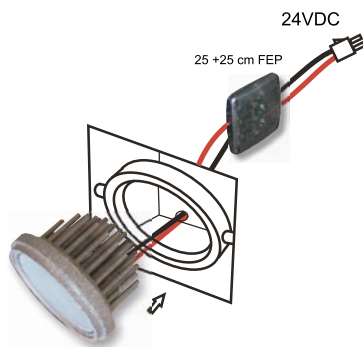

111mm

Tipo	W Equivalent Power	Lumen Typ.	Lux @1m (cd) Super Wide	V (typ.)	W (typ.)	QLT Partnumber
U211	75	1000	4370	24 V	15 W	A40U2110000x
U311	150	2000	5200	24V	31 W	A40U3110000x