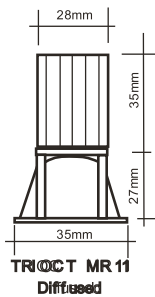

High Brightness LED spot - 3 x 350mA

- Light power up 70 lumen
- Suitable for being built in standard Ø 35 downlights
- Delivered with Cb064 lead , 30 cm 4 pins cables (M/F) with AMP connectors
- Fitted with 1 LEDs type "tricolor 3 x 1W"

Tipo	W Equivalent Power	Lumen Typ.	Lux @1m (cd)				V (typ.)	I (typ.)
			N_{arrow}	M_{edium}	W_{ide}	N_o L_{ens}		
TRIOCT	5	70	-	350	120	-	3,6 V	3 x 350mA