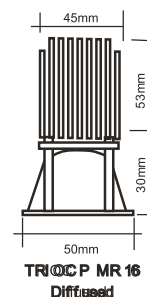

Tipo	W Equivalent Power	Lumen Typ.	Lux @1m (cd)				v (typ.)	I (typ.)
			Narrow	Medium	Wide	No Lens		
TRIOCP	16	210	-	1200	420	75	3,6 V	3 x 350mA