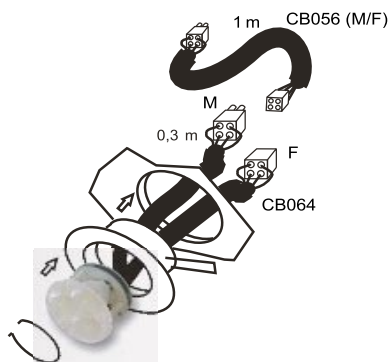

- Light power up 120..150 lumen
- Suitable for being built in standard Ø 50 downlights
- Delivered with CB064 lead , 30 cm 4 pins cable (M/F) with AMP connectors

TRIO Ambiente TRIO Color

Tipo	W Equivalent Power	Lumen Typ.	Lux @1m ( cd )				v ( typ. )	I ( typ. )
			Narrow	Medium	Wide	No Lens		
TRIOC	5	120	1600	400	140	25	3,6 V	3 x 350mA
TRIOA	5	150	2100	690	225	27	3,6 V	3 x 350mA