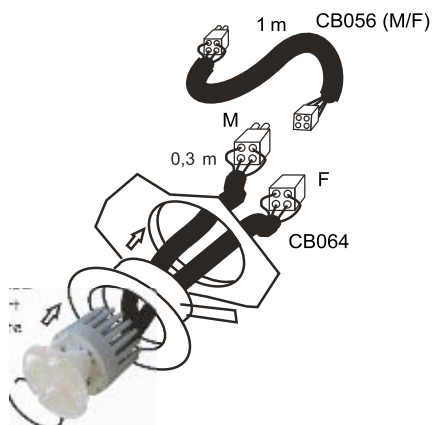

Full color P5 Led