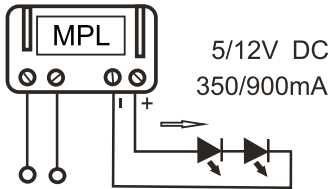

Converters for High Brightness LEDs

Built-in converter - IP 20 /67 - Insulation class II

- Output in steady current: 350...900 mA ,+/-10%- Connection in series
- Self-resetting protection against overtemperatures, against open circuit and against output short circuits.

Input voltage: 190V...250V/AC - On request 90..250V/ AC Steady output.

Tipo	LED		Output		Dimensioni		
	Min	max	I max	V max	A	B	C
MPL 1	1	1	350 mA	6V	51 x 32 x 18		
MPL 3	2	3	350 mA	12V	51 x 32 x 18		
MPL 5	1	2	500 mA	9V	51 x 32 x 18		
MPL 4	1	1	700 mA	6V	51 x 32 x 18		
MPL 9	1	1	900 mA	5V	51 x 32 x 18		
MPI 1	1	1	350 mA	12V	82 x 85 x 22		
MPI 3	2	3	350 mA	12V	82 x 85 x 22		
MPI 4	1	1	700 mA	6V	82 x 85 x 22		
MPI 9	1	1	900 mA	5V	82 x 85 x 22		

Converters for High Brightness LEDs

Independent converter - IP40 - Insulation class II

Suitable for supplying High Brightness LEDs 1W /3W /5W - Connection in series

Output in steady current: 350 mA...700mA, +/- 10%

Self-resetting protection against overtemperatures, against open circuit and against output short circuits.

Input voltage: 190VÖ265V/AC - Steady output