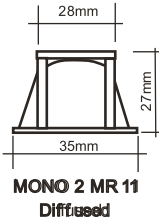

High Brightness LED spot - 1W - 350mA

- Light power 50..100 lumen
- MONO 2 and F are suitable for being built in standard Ø5mm downlights
- Supplied with 1 m cable and Mini Amp connector
- Different lens degrees available: narrow, middle and wide beam.
- White LED colour available. On request other LED colours.

Tipo	W Equivalent Power	Lumen Typ.	Lux @1m (cd)				v (typ.)	I (typ.)
			Narrow	Medium	Wide	Flat		
MONO	3,5	50	850	275	90	85	3,6V	350mA
MONO T	6	80	1100	385	126	110	3,1V	350mA
MONO U	7,5	100	1700	550	180	140	3,1V	350mA

High Brightness LED spot - 3W - 700mA

- Light power 80..165 lumen
- MONOP 2 and F are suitable for being built in standard Ø35mm downlights
- Supplied with 1 m cable and Mini Amp connector
- Different lens degrees available: narrow, middle and wide beam.
- White LED colour available. On request other LED colours.