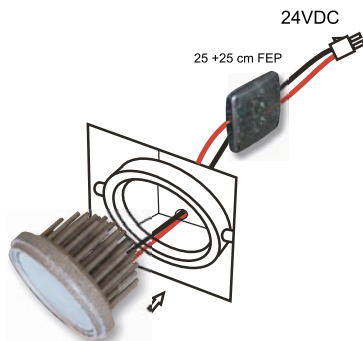

24VDC

15/31W

Tipo	W Equivalent Power	Lumen Typ.	Lux @1m (cd) Super Wide	V (typ.)	W (typ.)	Partnumber
U211	75	1000	4370	24 V	15 W	A40U2110000x
U311	150	2000	5200	24V	31 W	A40U3110000x