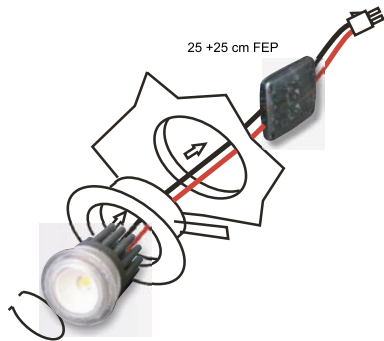

24VDC

MR 16 Super Wide

Tipo	W Equivalent Power	Lumen Typ.	Lux @1m ( cd ) Super Wide	V ( typ. )	W ( typ. )	QLT Partnumber
Spotty - DC	50	650	160	24 V	10W	A40SPOTTYDC0

**High Brightness LED application - 24V - 15/31W**