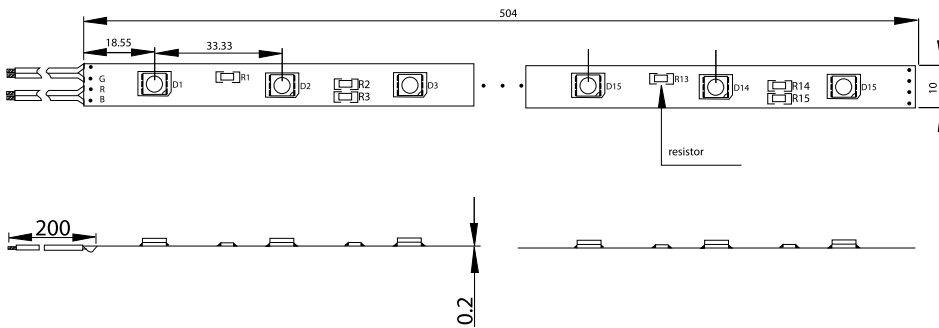

- 5040MMX10MM SMD LIGHT RIBBON (150-LED)
- PRINTED CIRCUIT BOARD THICKNESS : 0.2MM
- WORKING VOLTAGE : 12V DC
- WORKING CURRENT : 300MA
- LED VIEW ANGLE : 100
- PACKAGE :5meters / REEL

Εύκαμπτη πολύχρωμη RGB ταινία LED υψηλής φωτεινότητας, κατάλληλη να φωτίσει εσωτερικούς χώρους, σκάλες, έπιπλα, επιγραφές, εξαιρετική για κρυφό φωτισμό, φωτιστικά effects. Η κάθε κουλούρα (καρούλι), έχει μήκος 5.000m (5 μέτρα), φάρδος 10m και ύψος 2m και περιέχει 150 LED 12V DC με απόσταση μεταξύ τους 33,33m (30 LED ανά μέτρο). Δυνατότητα κοπής ανά 3 LED μήκους 100m μήκος. Λειτουργεί με ηλεκτρονικό controler RGB 12V DC.