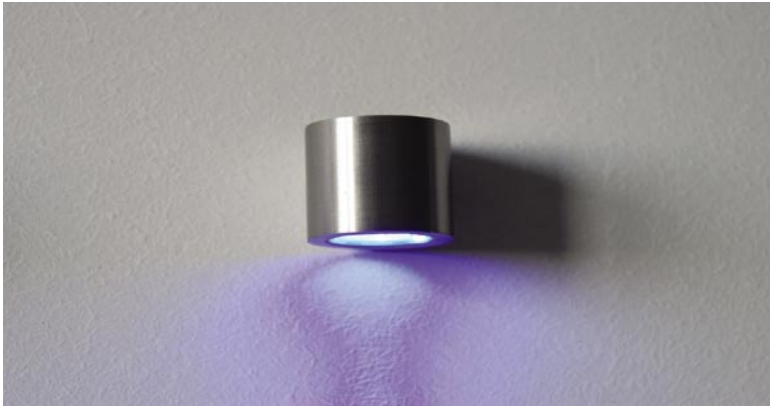

led

chacha

1W 350mA
(χωρίς M/Σ)

8°-30°