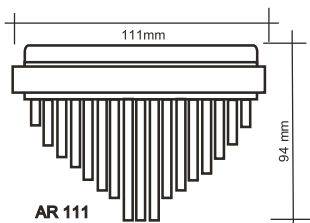

High Brightness LED spot - 24V - 10W

- Input: 12..24V/DC Therewith supplied converter, type LVS, 2,5A.
- Suitable for being built in standard Ø50mm MR16 downlights
- Supplied with 25+25cm FEP leads, red (+) black (-) with miniAMP connector
- Reflector super wide 110°
- Available in cool and warm white selections . On request other LED colours available.

24VDC

Tipo	W Equivalent Power	Lumen Typ.	Lux @1m (cd) Super Wide	V (typ.)	W (typ.)	QLT Partnumber
Spotty - DC	50	650	160	24 V	10W	A40SPOTTYDC0

High Brightness LED application - 24V - 15/31W

- Input: 22..24V/DC Therewith supplied converter, type LVK, 1400mA
- Suitable for being built in standard Ø111mm AR111 downlights with open back
- Supplied with 25+25cm FEP leads, red (+) black (-)with miniAMP connector
- Fitted with 110° diffused lens
- Available in cool and warm white selections.. On request other LED colours available.

AR 111

111mm

Tipo	W Equivalent Power	Lumen Typ.	Lux @1m (cd) Super Wide	V (typ.)	W (typ.)	QLT Partnumber
U211	75	1000	4370	24 V	15 W	A40U2110000x
U311	150	2000	5200	24V	31 W	A40U3110000x