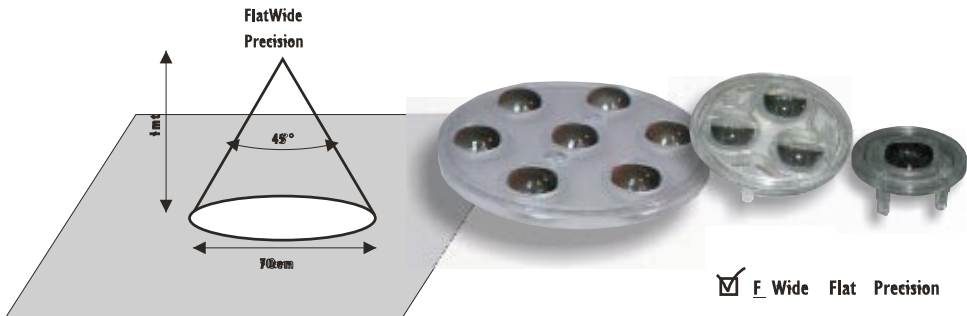

Comparison of POWER LEDs and HALOGEN LAMPS

OPTICS