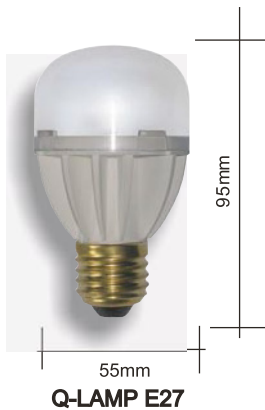

High Brightness LED Lamp - High Voltage

- Input 220..240V / 100..120V AC - Built-in converter
- Suitable for being built in standard Ø50mm GU 10 downlights
- Fitted with 110° diffused lens. Available in cool and warm white selections.
- Thermal protection with progressive limitation mode

4,4 W

Tipo	W Equivalent Power	Lumen Typ.	Lux @1m (cd) SuperW	v (typ.)	W (typ.)
QLAMP H1	18	260	70 cw 50 ww	220..240V AC	4,4W
QLAMP H2	18	260	70 cw 50 ww	100..120V AC	4,4W

High Brightness LED Lamp - High Voltage

- Input 100..120V / 220..240V AC - Built-in converter
- For E27 "standard" and "softone" bulbs replacement
- Diffused 130° lens, available both in cool and warm white
- Available in Cool White and Warm White.
- Thermal protection with progressive limitation

Q-LAMP E27

5/9W

Tipo	W Equivalent Power	Lumen Typ.	Lux @1m (cd) SuperW	v (typ.)	W (typ.)
QLAMP E1	20	260	70	220..240V AC	5W
QLAMP E2	40	400	120	220..240V AC	9W
QLAMP E3	20	260	70	100...120V AC	5W
QLAMP E4	40	400	120	100...120V AC	9W