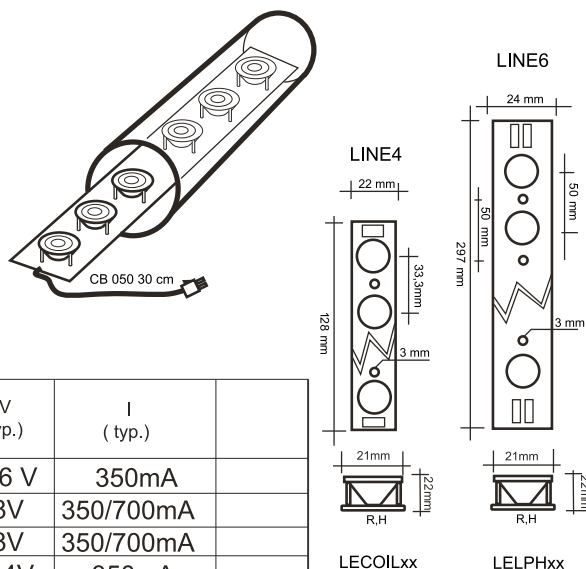

## STRIP LINE

High Brightness LED strip lines - 4/6 x 350/700mA

- Light power: LINE4=200..660 lumen, LINE6=300..990 lumen
- Suitable for linear lighting
- Supplied with 0,3m cable and M/F mini-AMP connectors or other cables on request.
- Power supply at 350mA; if at 700mA, provide for additional heat-sink to the pc board