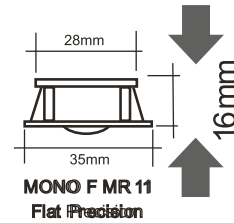

High Brightness LED spot - 1W - 350mA

- Light power 50..100 lumen
- MONO 2 and F are suitable for being built in standard Ø5mm downlights
- Supplied with 1 m cable and Mini Amp connector
- Different lens degrees available: narrow, middle and wide beam.
- White LED colour available. On request other LED colours.

Tipo	W Equivalent Power	Lumen Typ.	Lux @1m (cd)				v (typ.)	I (typ.)
			Narrow	Medium	Wide	Flat		
MONO	3,5	50	850	275	90	85	3,6V	350mA
MONO T	6	80	1100	385	126	110	3,1V	350mA
MONO U	7,5	100	1700	550	180	140	3,1V	350mA

High Brightness LED spot - 3W - 700mA

- Light power 80..165 lumen
- MONOP 2 and F are suitable for being built in standard Ø35mm downlights
- Supplied with 1 m cable and Mini Amp connector
- Different lens degrees available: narrow, middle and wide beam.
- White LED colour available. On request other LED colours.