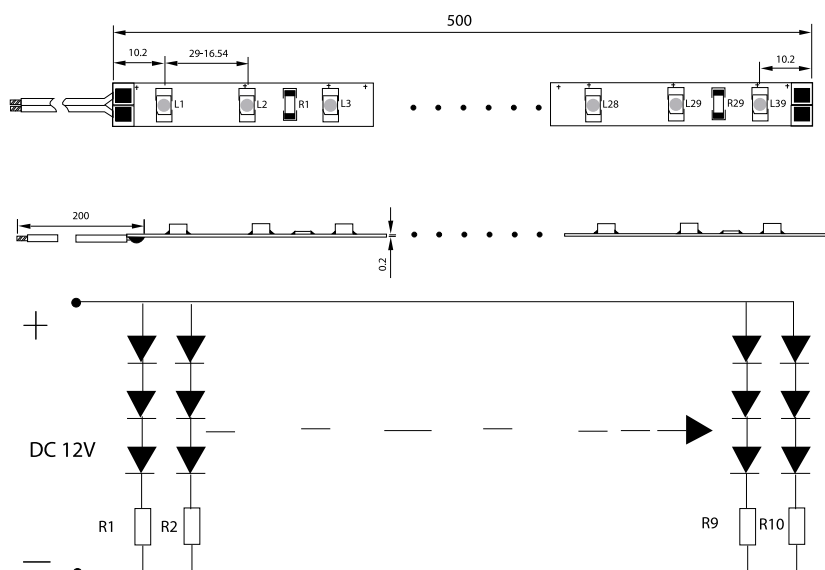

## led strip line

με αυτοκόλλητη ταινία 3M

- 5000MMX8MM SMD LIGHT RIBBON (300-LED)
- PRINTED CIRCUIT BOARD THICKNESS : 0.2MM
- WORKING VOLTAGE : 12V DC
- WORKING CURRENT : 200MA
- LED VIEW ANGLE : 120
- PACKAGE :5meters / REEL