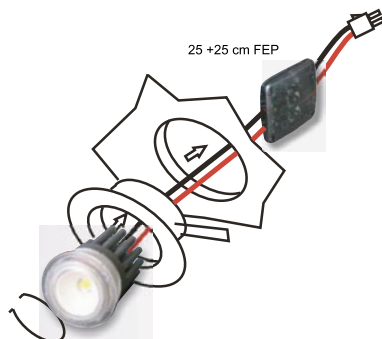

10W

Tipo	W Equivalent Power	Lumen Typ.	Lux @1m (cd) Super Wide	V (typ.)	W (typ.)	Partnumber
Spotty - DC	50	650	160	24 V	10W	A40SPOTTYDC0

High Brightness LED application - 24V - 15/31W

- Input: 22..24V/DC Therewith supplied converter, type LVK, 1400mA
- Suitable for being built in standard Ø111mm AR111 downlights with open back
- Supplied with 25+25cm FEP leads, red (+) black (-)with miniAMP connector
- Fitted with 110° diffused lens
- Available in cool and warm white selections.. On request other LED colours available.