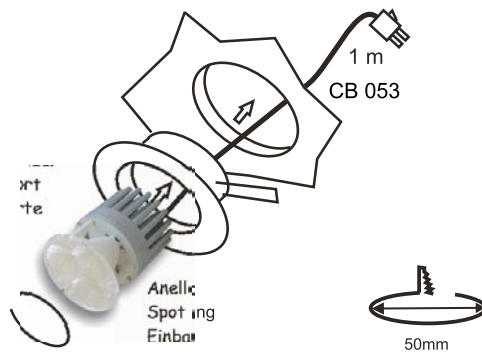

TRIO Power

High Brightness LED spot - 3 x 700mA

- Light power 396..495 lumen
- Suitable for being built in standard Ø 50mm downlights
- Supplied with 1m cable and Mini Amp connector
- Different lens degrees available: narrow, middle and wide beam.
- White LED colour available. On request other LED colours