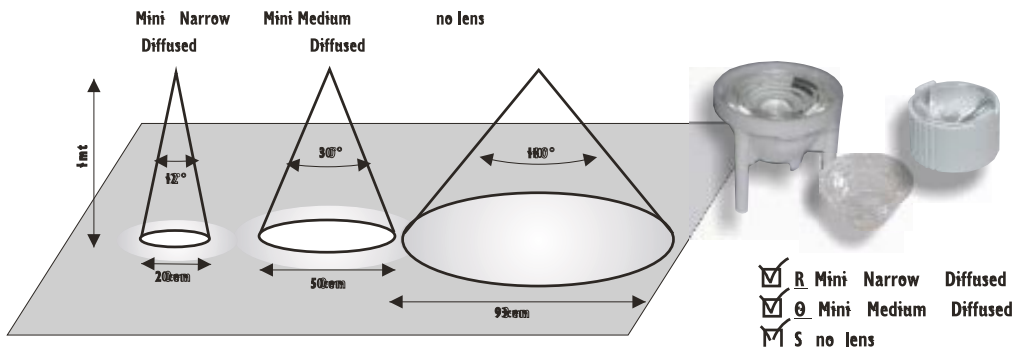

Comparison of POWER LEDs and HALOGEN LAMPS

OPTICS