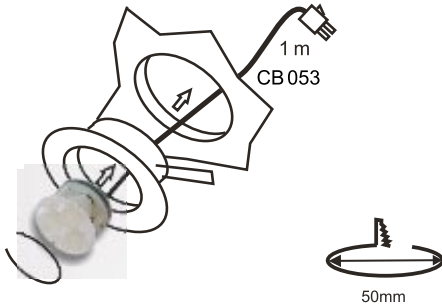

Tipo	W Equivalent Power	Lumen Typ.	Lux @1m (cd)				v (typ.)	I (typ.)
			Narrow	Medium	Wide	Flat		
TRIO 1	10	150	2130	690	225	255	10,6 V	350mA
TRIO T	20	240	2900	900	294	296	9,6V	350mA
TRIO U	30	300	4260	1290	420	340	9,6V	350mA

TRIO Power

High Brightness LED spot - 3 x 700mA

- Light power 396..495 lumen
- Suitable for being built in standard Ø 50mm downlights
- Supplied with 1m cable and Mini Amp connector
- Different lens degrees available: narrow, middle and wide beam.
- White LED colour available. On request other LED colours