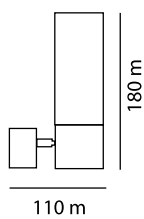

4x1W & 2x1W 230V
(ενσωματωμένο Μ/Σ)

πάνω 110°

κάτω 40°

Φωτιστικό τοίχου .

Power Led Luxeon 2x1W & 4x1W με ενσωματωμένο Μ/Σ

Χρώματα Led: λευκό(ζεστό,ψυχρό)- μπλε- πράσινο-κόκκινο- amber

Υλικό κατασκευής: Αλουμίνιο & plexi glass

Finishing: Nickel mat- χρυσό mat- γκρι μεταλλικό- λευκό-μαύρο.