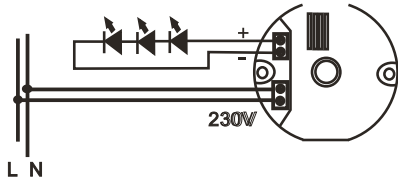

Converters for High Brightness LEDs

- Independent converter - IP40 - Insulation class II
- Suitable for supplying High Brightness 1W and 3W LEDs
- Series connection
- Output in steady current: 350...700mA, +/- 10%
- Self-resetting protection against overtemperatures, against open circuit and against output short circuits
- Voltage: 190V...265V/AC - Steady output

Tipo	LED			Output		Dimensioni			gr	Stacking	
	min	max	max*	I max	V max	A	B	C			
RC312	3	12	9	350 mA	48V	80	73	24	95	50	
RC315	3	10	7	500 mA	38V	80	73	30	95	50	
RC309	3	9	7	700 mA	38V	80	73	30	95	50	

Converters for High Brightness LEDs

- Built-in converter - IP 20 - Insulation class II
- Suitable for supplying 1/3W High Brightness LEDs - Connection in series
- Output in steady current: 350...900 mA, +/- 10%
- Self-resetting protection against overtemperatures, against open circuit and against output short circuits.
- Input voltage: 190...265V/AC - Steady output.