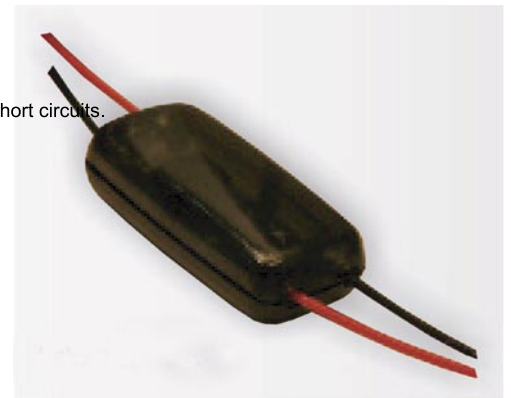

Converters for High Brightness LEDs

- Built-in converter - IP 20 - Insulation class III
- Suitable for supplying High Brightness applications working in 12/24V constant voltage
- Output in steady current: 350...1000 mA, +/- 10%
- Self-resetting protection against overtemperatures, against open circuit and against output short circuits.
- Input : constant voltage - Output: constant current