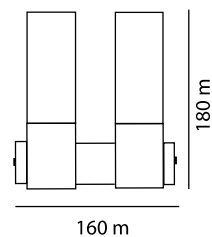

4x1W & 2x1W 230V
(ενσωματωμένο Μ/Σ)

πάνω 110°

κάτω 40°

Φωτιστικό τοίχου .

Power Led Luxeon 2x1W & 4x1W με ενσωματωμένο Μ/Σ

Χρώματα Led: λευκό(ζεστό,ψυχρό)- μπλε- πράσινο-κόκκινο- amber

Υλικό κατασκευής: Αλουμίνιο & plexi glass

Finishing: Nickel mat- χρυσό mat- γκρι μεταλλικό- λευκό-μαύρο.