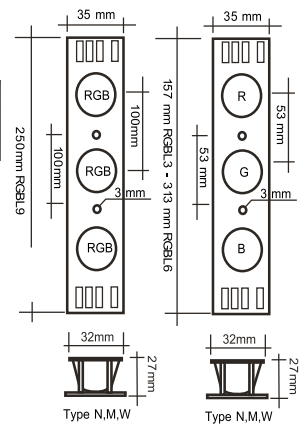

- Light power: 130..210 lumen
- Suitable for coloured linear lighting
- Delivered with 2 x CB064, 2 x 20 cm 4 pins cables (M/F) with AMP connectors
- Available also with CB077, CB078, CB079 cables and Molex connectors