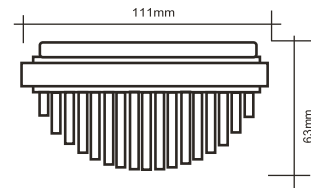

U115C- AR 111