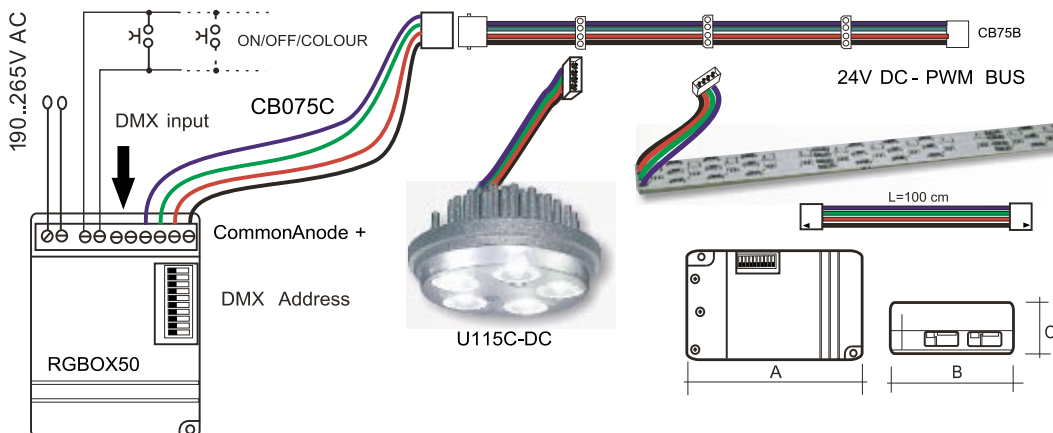

DMX/DALI interface for RGB systems

- Protocol interface from DMX/DALI to PWM 5V
- Input: 90..260V AC - IP30 - Insulation class II
- DIP switches to select DMX address - Signalization led inside
- Separate inputs for DALI and DMX
- Possible connection to our RGBOX30 (max.50 devices).

Tipo	Input	Output	Dimensioni			G	Stacking
			A	B	C		
DMX203	DMX512/DALI	3 x PWM 200Hz	110	70	23	95	5

Converters for High Brightness LEDs in "R G B" systems

- Independent converter - IP40 - Insulation class II
- Light control - on, off and colour regulation - by one or more push-buttons
- DMX input with self-test function and LED signal
- Suitable for 24V RGB systems, constant voltage - Output 3 x 24V PWM
- Parallel connection for max. 15 "RGBOX" controlled by the same (or more) push-buttons
- Input voltage: 190V...250V/AC - On request 90..250V/ AC - Steady output.

Tipo	Output			Dimensioni			Gr	Stacking
	V max	PWM	I max	A	B	C		
RGBOX 50	24V	200Hz	3 x 700mA	147	75	39	290	10