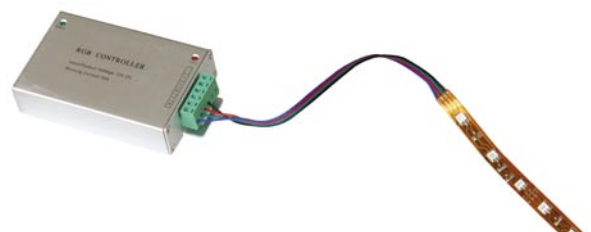

led strip line RGB

με αυτοκόλλητη ταινία 3M

- 5040MMX10MM SMD LIGHT RIBBON (150-LED)
- PRINTED CIRCUIT BOARD THICKNESS : 0.2MM
- WORKING VOLTAGE : 12V DC
- WORKING CURRENT : 300MA
- LED VIEW ANGLE : 100
- PACKAGE :5meters / REEL

Εύκαμπτη πολύχρωμη RGB ταινία LED υψηλής φωτεινότητας, κατάλληλη να φωτίσει εσωτερικούς χώρους, σκάλες, έπιπλα, επιγραφές, εξαιρετική για κρυφό φωτισμό, φωτιστικά effects. Η κάθε κουλούρα (καρούλι), έχει μήκος 5.000m (5 μέτρα), φάρδος 10m και ύψος 2m και περιέχει 150 LED 12V DC με απόσταση μεταξύ τους 33,33m (30 LED ανά μέτρο). Δυνατότητα κοπής ανά 3 LED μήκους 100m μήκος. Λειτουργεί με ηλεκτρονικό controler RGB 12V DC.