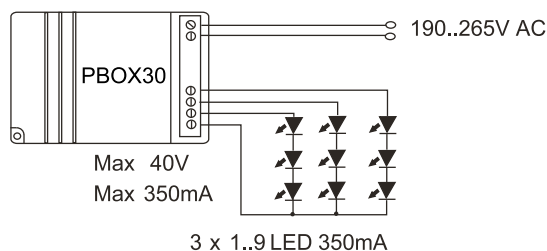

Converters for High Brightness LEDs

- Independent converter - IP40 - Insulation class II
- Suitable for supplying High Brightness 1W and 3W LEDs
- Series connection with three independent outputs
- Output in steady current: 3 x 350mA, +/- 10%
- Self-resetting protection against overtemperatures, against open circuit and against output short circuits
- Input voltage: 190V...265V/AC PBOX30 or 110..127V/AC PBOX31 - Steady output