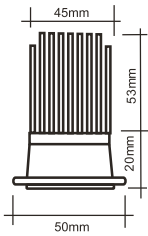

24VDC

MR 16 Super Wide

Tipo	W Equivalent Power	Lumen Typ.	Lux @1m ( cd ) Super Wide	V ( typ. )	W ( typ. )	QLT Partnumber
Spotty - DC	50	650	160	24 V	10W	A40SPOTTYDC0

**High Brightness LED application - 24V - 15/31W**