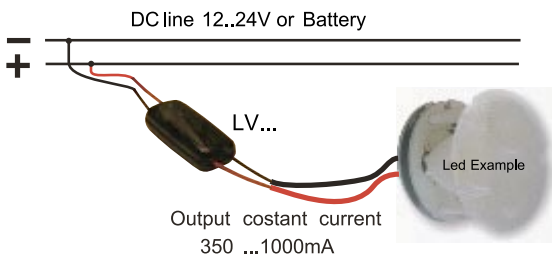

Converters for High Brightness LEDs

- Built-in converter - IP 20 - Insulation class III
- Suitable for supplying High Brightness applications working in 12/24V constant voltage
- Output in steady current: 350...1000 mA, +/- 10%
- Self-resetting protection against overtemperatures, against open circuit and against output short circuits.
- Input : constant voltage - Output: constant current