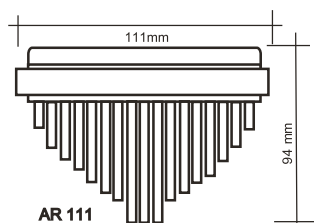

High Brightness LED spot - 24V - 10W

- Input: 12..24V/DC Therewith supplied converter, type LVS, 2,5A.
- Suitable for being built in standard Ø50mm MR16 downlights
- Supplied with 25+25cm FEP leads, red (+) black (-) with miniAMP connector
- Reflector super wide 110°
- Available in cool and warm white selections . On request other LED colours available.

24VDC

10W

Tipo	W Equivalent Power	Lumen Typ.	Lux @1m (cd) Super Wide	V (typ.)	W (typ.)	Partnumber
Spotty - DC	50	650	160	24 V	10W	A40SPOTTYDC0

High Brightness LED application - 24V - 15/31W

- Input: 22..24V/DC Therewith supplied converter, type LVK, 1400mA
- Suitable for being built in standard Ø111mm AR111 downlights with open back
- Supplied with 25+25cm FEP leads, red (+) black (-)with miniAMP connector
- Fitted with 110° diffused lens
- Available in cool and warm white selections.. On request other LED colours available.

AR 111

24VDC

15/31W

Tipo	W Equivalent Power	Lumen Typ.	Lux @1m (cd) Super Wide	V (typ.)	W (typ.)	Partnumber
U211	75	1000	4370	24 V	15 W	A40U2110000x
U311	150	2000	5200	24V	31 W	A40U3110000x