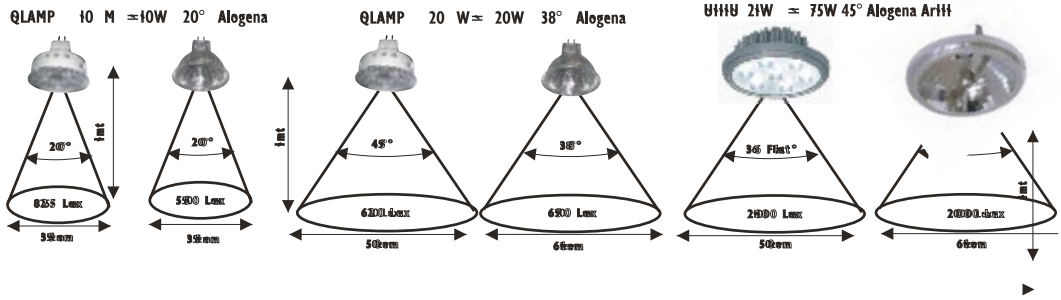

Comparison of POWER LEDs and HALOGEN LAMPS