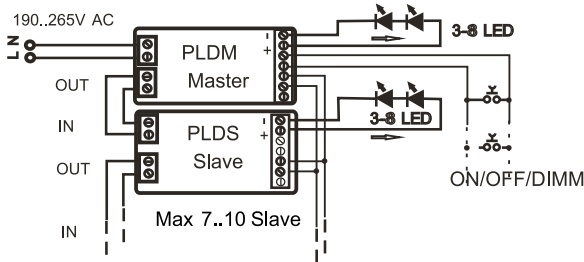

Dimmable converters for High Brightness LEDs

- Independent converter - IP40 - Insulation class II
- Light control - on, off and dimming - by one or more push-buttons
- Suitable for supplying High Brightness LEDs 1W /3W - Connection in series
- Output in steady current: 350 mA/700mA, +/- 10%
- Self-resetting protection against overtemperatures, against open circuit and against c
- Voltage: 190V...265V/AC - Steady output