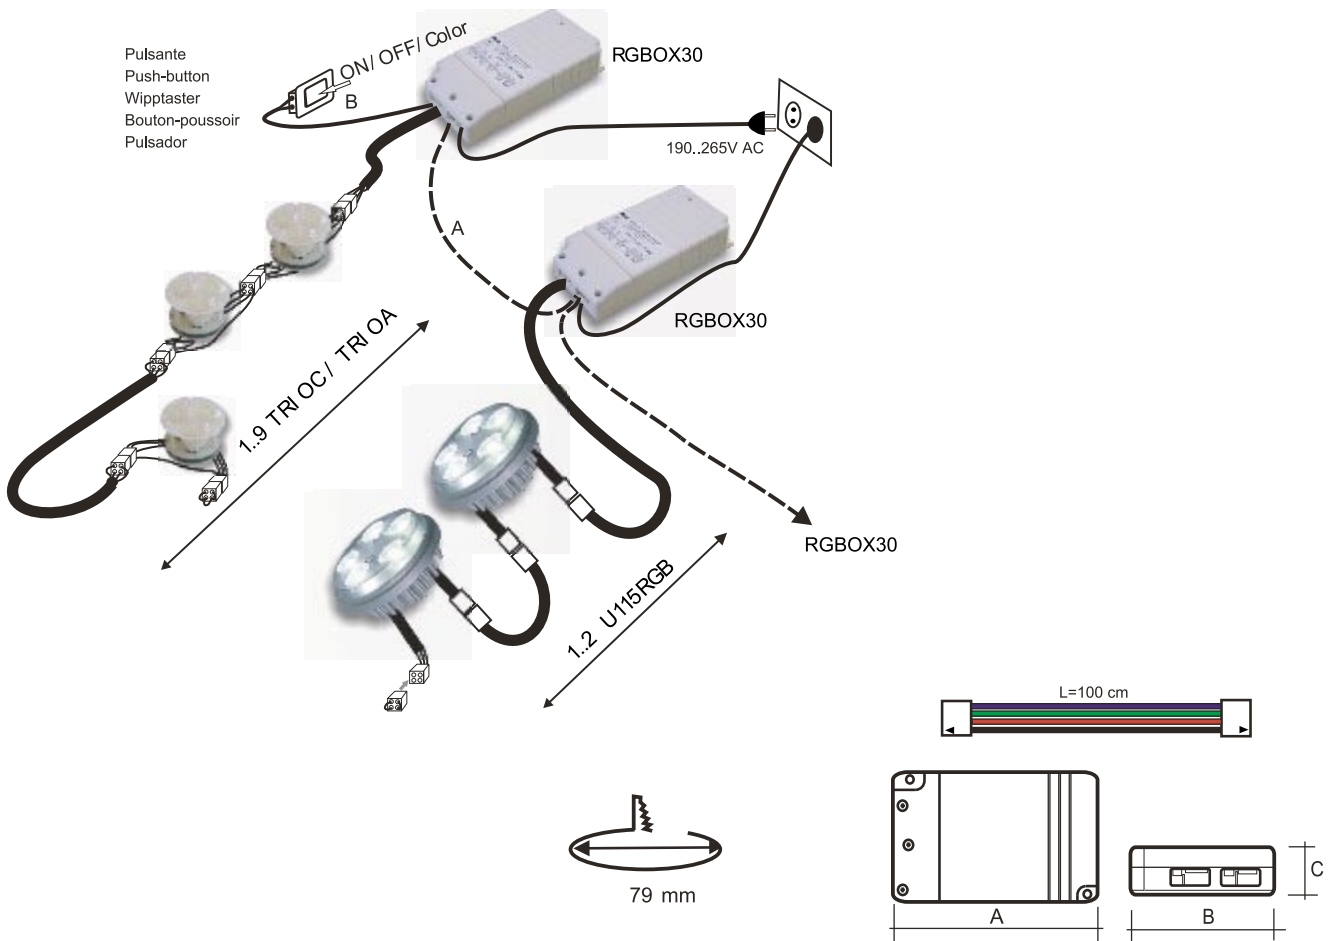

"TRIOColor" system - The scheme shows how to make High Brightness lighting systems with changeable light colour -

By using our "RBox30" driver, you can connect up to 9 pcs TRIOColor spots or up 2 U115RGB spots - As alternative to TRIOColour spots you can use TRIOAmbiente spots - Parallel connection of max. 25 drivers "RBox30" controlled by one or more push buttons. All the RBoxunits are sincronized by a polarized cable A.