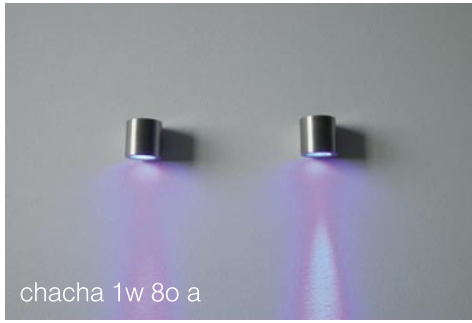

led

chacha

1W 350mA
(χωρίς M/Σ)

8°-30°

Φωτιστικό ψευδοροφής ή ψευδότοιχου .

Στηρίζεται με χαλυβδοελάσματα και δέχεται 1 Led Power 1W. Απαιτεί τροφοδοσία 350V κωδικούς δικών μας M /Σ
Το φωτιστικό τοποθετείται προς τα άνω ή κάτω και έχει δυνατότητα να φωτίσει 360° στην επιφάνεια ενός τοίχου.

Αποχρώσεις Led: λευκό- μπλε- πράσινο-κόκκινο- Aber (κίτρινο).

Υλικό κατασκευής: Αλουμίνιο συμπαγές.

Finishing: Nikel mat- χρυσό mat- γκρι μεταλλικό- λευκό-μαύρο.

Led Power Luxeon 1W 8°-25°-45°

gogo