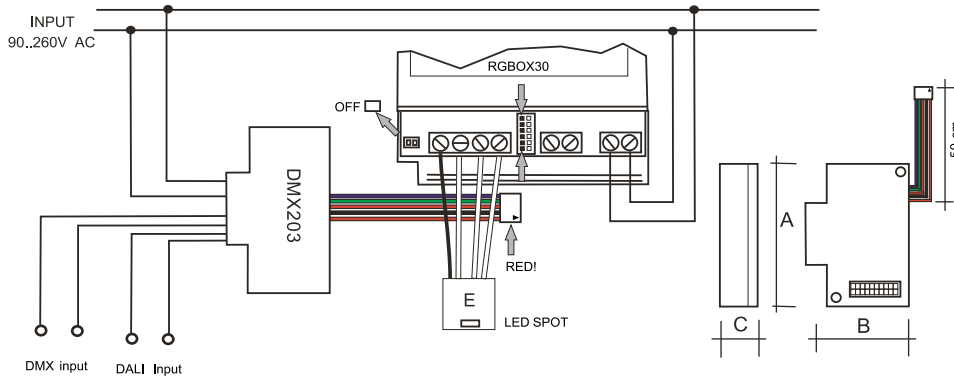

DMX/DALI interface for RGB systems

- Protocol interface from DMX/DALI to PWM 5V
- Input: 90..260V AC - IP30 - Insulation class II
- DIP switches to select DMX address - Signalization led inside
- Separate inputs for DALI and DMX
- Possible connection to our RGBOX30 (max.50 devices).