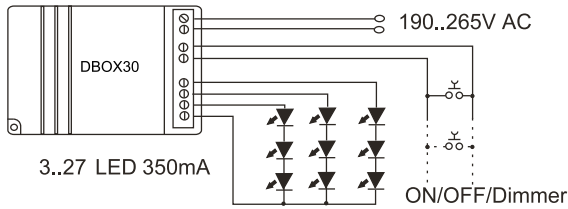

Dimmable converters for High Brightness LEDs

Independent converter - IP40 - Insulation class II

1. Light control - on, off and dimming - by one or more push-buttons
   - Suitable for 1W High Brightness LEDs - Output in constant current 350mA, +/- 10% -
   - Series connection - Standard software cycle: 30 seconds (on request, 60 seconds)
   - Self-resetting protection against overtemperatures, against open circuit and against output's short circuits.
2. Input voltage: 190V...265V/AC DBOX30 or 110..127V/AC DBOX31 - Steady output
   Parallel connection for max. 25 "DBox" controlled by the same (or more) push-buttons