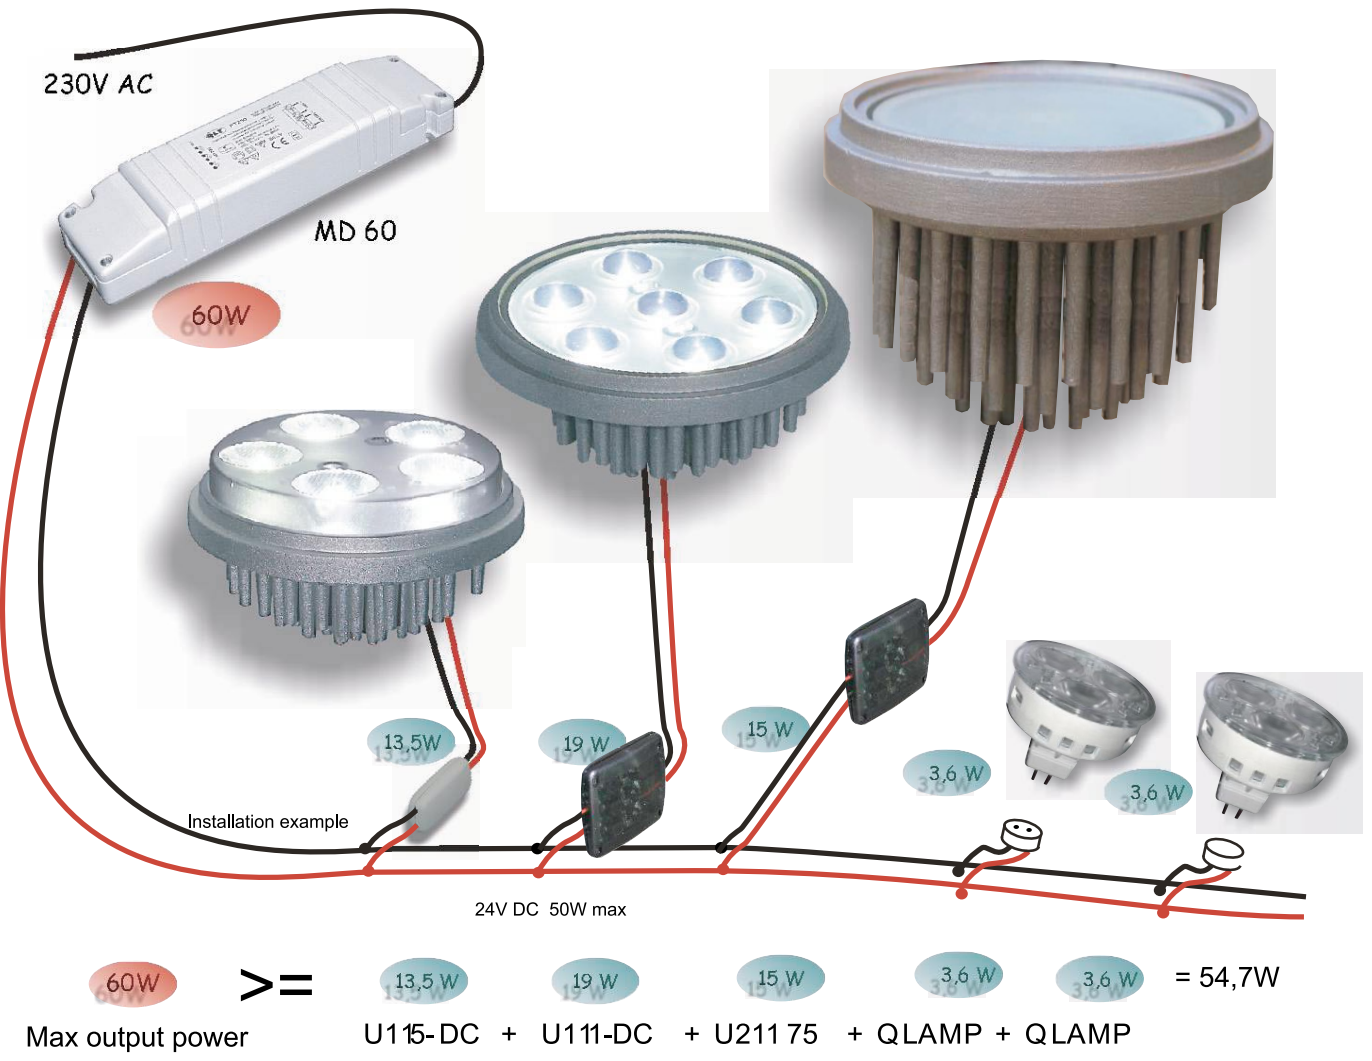

This system of components gives the possibility to build up lighting systems with Power Led
All components shown in this part of the catalogue have been thought for the installation market, thanks to their modularity and easy cabling as all drivers of this system are working in constant voltage. All LED modules and lamps are delivered with a voltage/current built-in converter, so that they may be supplied at constant voltage and for connection in parallel mode. Very simple cabling
Leds used must not exceed the maximum load of the driver used. The cable length can reach ten
We suggest to use QLT stabilized drivers shown in this chapter and replace already installed electronic and electrical components which could get damaged or could transfer sudden variation in the voltage (in case of thunderstorms or common peaks in the main).
The drivers shown in this chapter are CE compliant and are thermally protected, have a high power factor
shocks.
If the installation will be entirely made with QLT components and according to the included instructions sheets, the system will work for many years with need of maintenance.
We suggest to keep in consideration, during installation's designing, the possibility of intervention on the various components, in order to replace them without complications.. Regulation of LED systems cannot be made by standard
indicated in catalogue
The obtained energy saving with LED lighting systems is very high (60%) in comparison to a halogen system and it allows a fast recovering of the costs