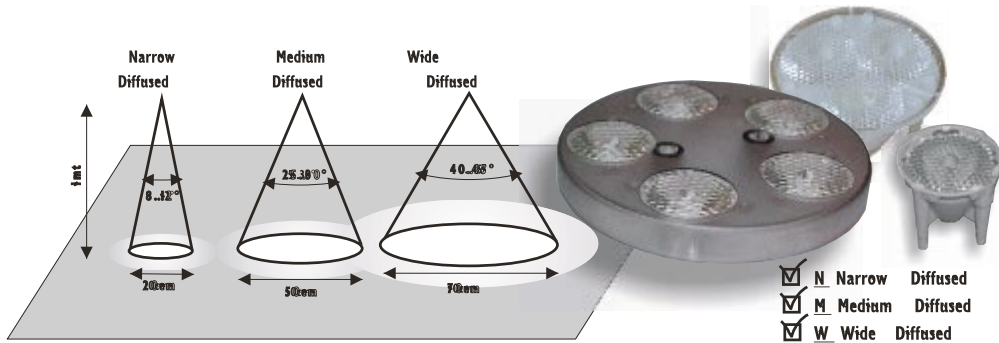

Comparison of POWER LEDs and HALOGEN LAMPS

OPTICS