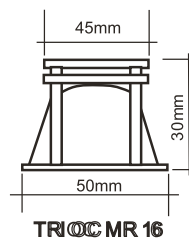

High Brightness LED spot - 3 x 350mA

- Light power up 120..150 lumen
- Suitable for being built in standard Ø 50 downlights
- Delivered with CB064 lead , 30 cm 4 pins cable (M/F) with AMP connectors

TRIO Ambiente TRIO Color

Tipo	W Equivalent Power	Lumen Typ.	Lux @1m (cd)				v (typ.)	I (typ.)
			Narrow	Medium	Wide	No Lens		
TRIOC	5	120	1600	400	140	25	3,6 V	3 x 350mA
TRIOA	5	150	2100	690	225	27	3,6 V	3 x 350mA

High Brightness LED spot - 3 x 3 x 350mA

- Light power up 210 lumen
- Suitable for being built in standard Ø 50 downlights
- Delivered with Cb064 lead , 30 cm 4 pins cables (M/F) with AMP connectors
- Fitted with 3 LEDs type "tricolor 3 x 1W"