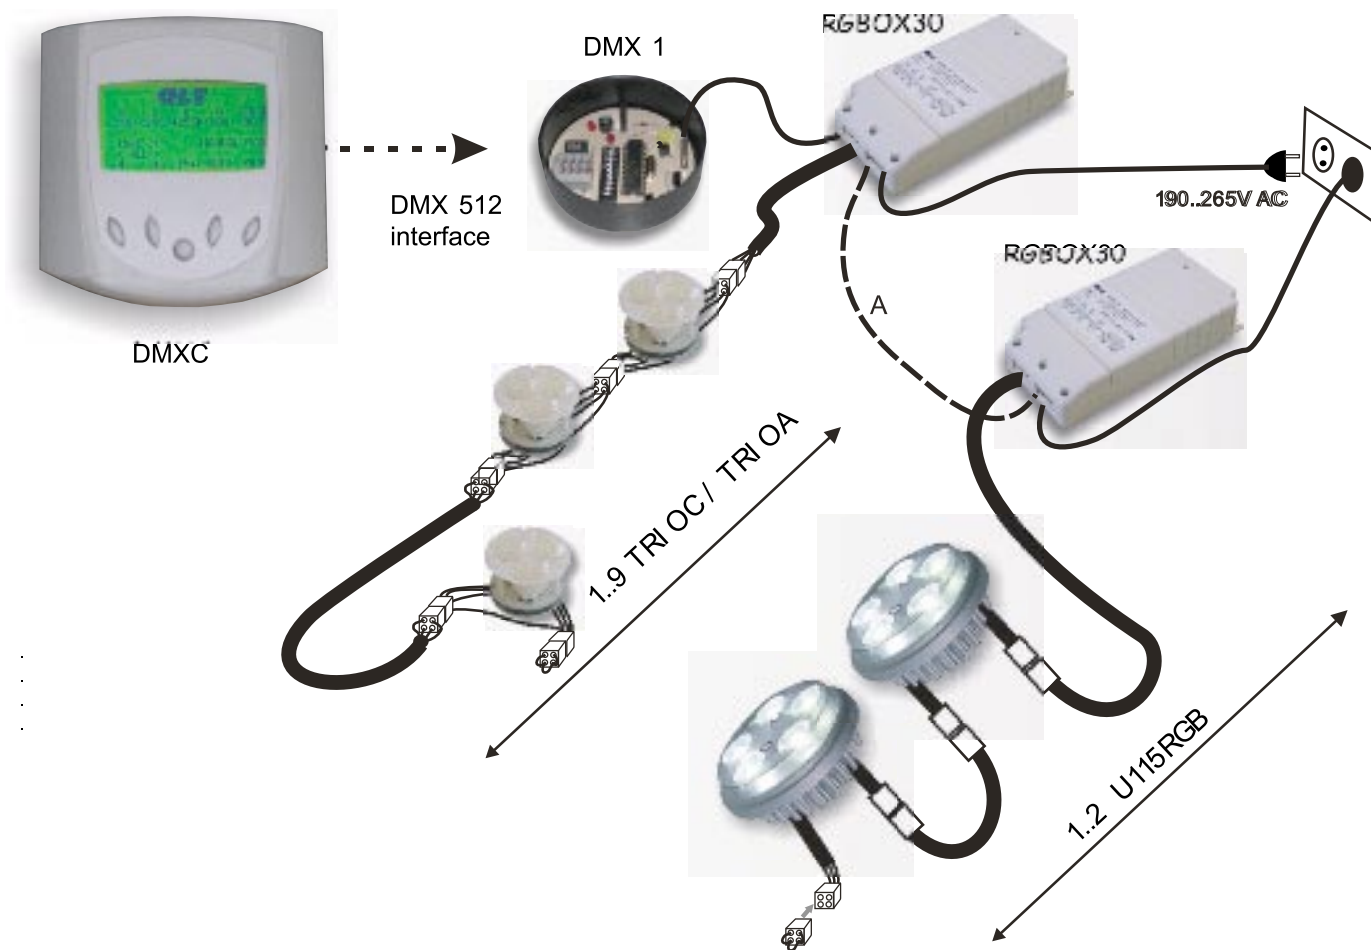

“DMX” system

“DMX” system - The scheme shows how to make High Brightness lighting systems with changeable light colour - By using our "RGBOX30" driver, you can connect up to 9 pcs TRIOCcolor spots or up to 2 U115RGB - As alternative to TRIOCcolor spots you can use TRIOAmbient spots

- Parallel connection of max. 25 drivers "RGBOX30", all controlled by the DMX-PWM interface, type DMX1, and by the signal DMX512 produced by the DMXC general controller.