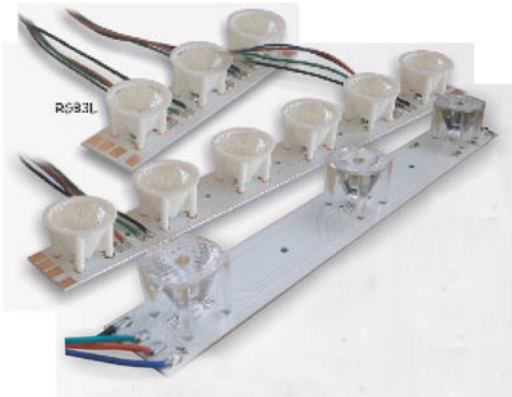

- Light power: 130..210 lumen
- Suitable for coloured linear lighting
- Delivered with 2 x CB064, 2 x 20 cm 4 pins cables (M/F) with AMP connectors
- Available also with CB077, CB078, CB079 cables and Molex connectors