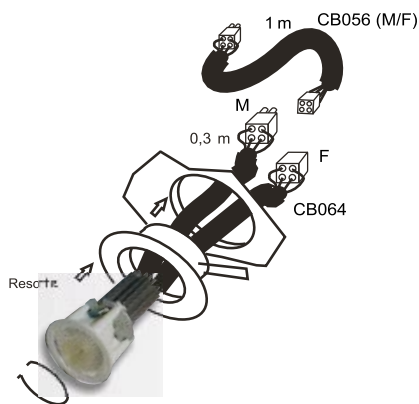

High Brightness LED spot - 3 x 350mA

- Light power up 70 lumen
- Suitable for being built in standard Ø 35 downlights
- Delivered with Cb064 lead , 30 cm 4 pins cables (M/F) with AMP connectors
- Fitted with 1 LEDs type "tricolor 3 x 1W"

Tipo	W Equivalent Power	Lumen Typ.	Lux @1m (cd)				V (typ.)	I (typ.)
			N_{arrow}	M_{edium}	W_{ide}	N_o L_{ens}		
TRIOCT	5	70	-	350	120	-	3,6 V	3 x 350mA