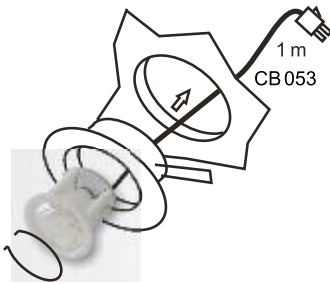

High Brightness LED spot - 1W - 350mA

- Light power 50..100 lumen
- MONO 2 and F are suitable for being built in standard Ø5mm downlights
- Supplied with 1 m cable and Mini Amp connector
- Different lens degrees available: narrow, middle and wide beam.
- White LED colour available. On request other LED colours.

Tipo	W Equivalent Power	Lumen Typ.	Lux @1m (cd)				v (typ.)	I (typ.)
			Narrow	Medium	Wide	Flat		
MONO	3,5	50	850	275	90	85	3,6V	350mA
MONO T	6	80	1100	385	126	110	3,1V	350mA
MONO U	7,5	100	1700	550	180	140	3,1V	350mA

High Brightness LED spot - 3W - 700mA

- Light power 80..165 lumen
- MONOP 2 and F are suitable for being built in standard Ø35mm downlights
- Supplied with 1 m cable and Mini Amp connector
- Different lens degrees available: narrow, middle and wide beam.
- White LED colour available. On request other LED colours.