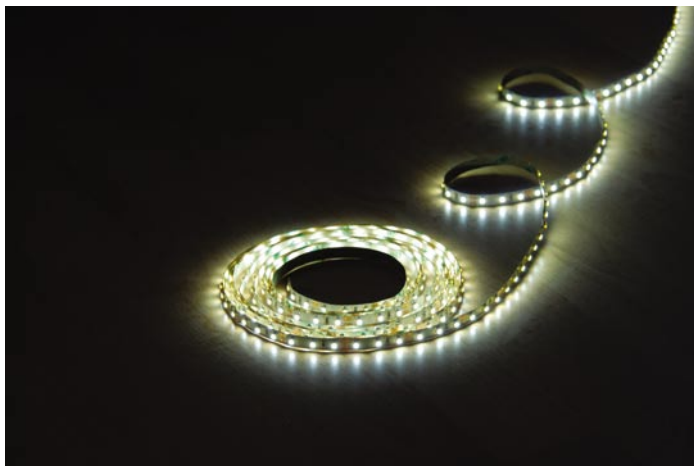

led

led strip line