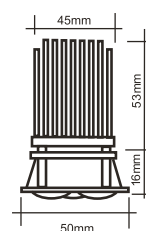

TRIO PF MR 16
Flat Precision