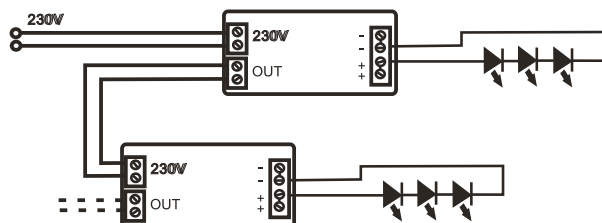

Converters for High Brightness LEDs

- Independent converter - IP40 - Insulation class II
- Suitable for supplying High Brightness 1W and 3W LEDs
- Series connection
- Output in steady current: 350...1000mA, +/- 10%
- Self-resetting protection against overtemperatures, against open circuit and again
- Voltage: 190V...265V/AC - Steady output