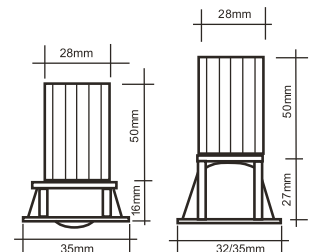

Tipo	W Equivalent Power	Lumen Typ.	Lux @1m (cd)				v (typ.)	I (typ.)
			Narrow	Medium	Wide	Flat		
MONOP	6	80	1360	440	140	120	3,6V	700mA
MONOP T	10	132	1900	710	710	700	3,1V	700mA
MONOP U	12	165	4480	880	800	800	3,1V	700mA

MONOP F MR 11 Flat Precision

MONOP 3 1/2 MR 11 Diffused