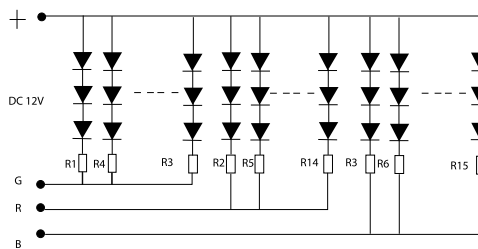

- 5040MMX10MM SMD LIGHT RIBBON (150-LED)
- PRINTED CIRCUIT BOARD THICKNESS : 0.2MM
- WORKING VOLTAGE : 12V DC
- WORKING CURRENT : 300MA
- LED VIEW ANGLE : 100
- PACKAGE :5meters / REEL

Εύκαμπτη πολύχρωμη RGB ταινία LED υψηλής φωτεινότητας, κατάλληλη να φωτίσει εσωτερικούς χώρους, σκάλες, έπιπλα, επιγραφές, εξαιρετική για κρυφό φωτισμό, φωτιστικά effects. Η κάθε κουλούρα (καρούλι), έχει μήκος 5.000m (5 μέτρα), φάρδος 10m και ύψος 2m και περιέχει 150 LED 12V DC με απόσταση μεταξύ τους 33,33m (30 LED ανά μέτρο). Δυνατότητα κοπής ανά 3 LED μήκους 100m μήκος. Λειτουργεί με ηλεκτρονικό controler RGB 12V DC.