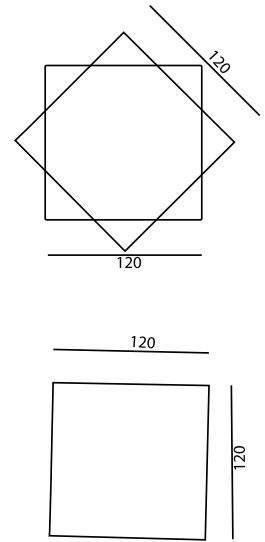

led

hip-hop