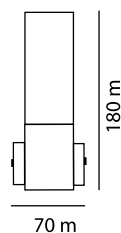

4x1W & 2x1W 230V
(ενσωματωμένο Μ/Σ)

πάνω 110°

κάτω 40°

Φωτιστικό τοίχου .

Power Led Luxeon 2x1W & 4x1W με ενσωματωμένο Μ/Σ

Χρώματα Led: λευκό(ζεστό,ψυχρό)- μπλε- πράσινο-κόκκινο- amber

Υλικό κατασκευής: Αλουμίνιο & plexi glass

Finishing: Nickel mat- χρυσό mat- γκρι μεταλλικό- λευκό-μαύρο.