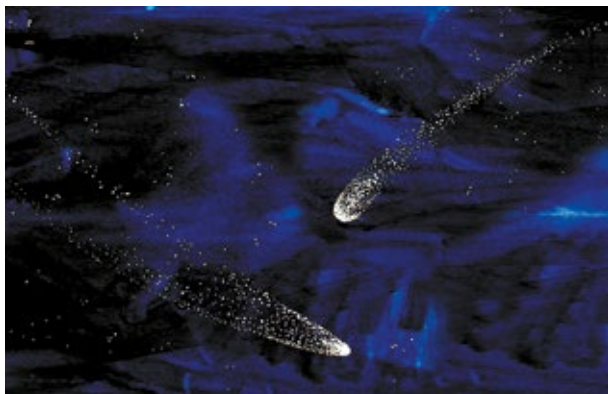

COSMIC EFFECT SETS-COMETES

The comet effect kit can either be opened or closed and with either 750 or 1500 fibers of 0,5mm. Comes complete with AHI illuminator, fiber harness, scale 1:1 drilling template and installation instructions.

To comet effect kit μπορεί είτε να ανοίξει, είτε να κλείσει και με 750 ή 1500 ίνες 0,5mm. Διατίθεται πλήρες με ίνες, μηχανήμα κίνησης και πατρόν σε πραγματικές διαστάσεις scale 1:1 και οδηγίες εγκατάστασης.

Κατόπιν συνεννόησης είναι δυνατή η τοποθέτηση από τεχνικό της εταιρείας μας.

CODE	No FIBERS	FIBER Ø	FIBER LENGTH	MODEL
CES201	750	0,5mm	2m	Open Comet
CES202	1500	0,5mm	2m	Open Comet
CES203	750	0,5mm	2m	Closed Comet
CES204	1500	0,5mm	2m	Closed Comet