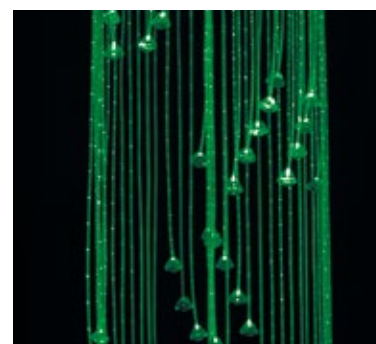

F041.001_CHANTELLIER WITH CRYSTALS 3W - 5W - 16W

Δυνατότητα κατασκευής σε διάφορες διαστάσεις και σχήματα