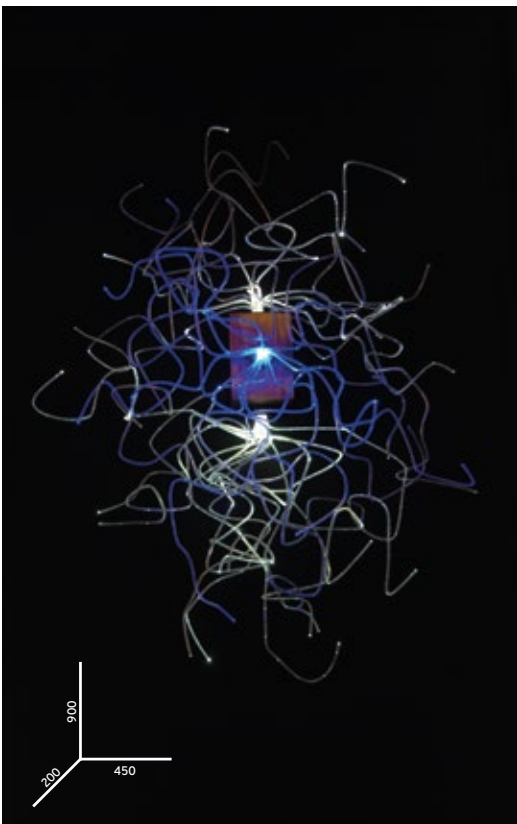

CODE	No FIBERS	LIGHT GUIDE Ø	FIBER LENGTH	MODEL
CES950	Depending on fibers	0,5mm	3m	Zodiac signs kits

F040.001_WALL LIGHT 2x1W or 3W

F040.002_WALL LIGHT 2x1W or 3W

F040.003_WALL LIGHT 3x1W or 3W

F040.004_WALL LIGHT 2x1W or 3W