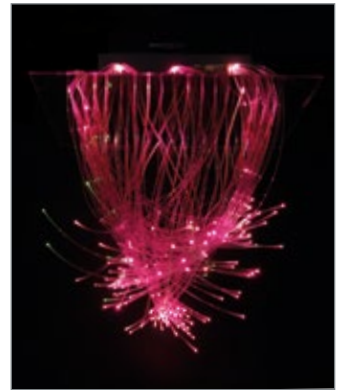

F041.004_CHANTELLIER 5W RGBW or 16W RGBW