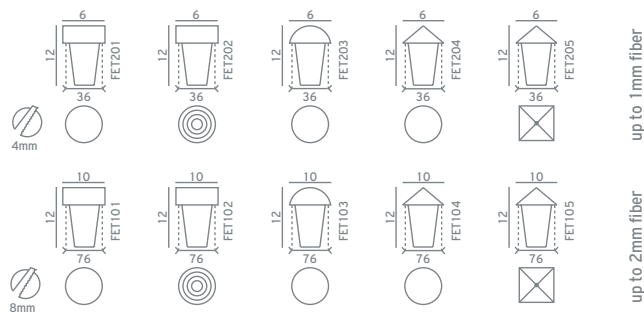

up to 1mm fiber

up to 2mm fiber