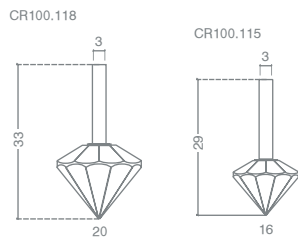

FIBER END CRYSTALS

The CR fittings are suitable for enhancing the fiber point and are used in sparkling star ceilings and decorative application, to highlight a constellation or just for their nice reflections on the installation surface.

Τα εξαρτήματα CR είναι κατάλληλα για την ενίσχυση της άκρης των ινών και χρησιμοποιούνται για αστραφτερούς έναστρους ουρανοούς και διακοσμητικές εφαρμογές, για να τονίσετε έναν αστερισμό ή απλά για τις όμορφες αντανακλάσεις τους στην επιφάνεια εγκατάστασης.

CODE	MODEL
CR100.115	fiber end crystal star - Φ16mm
CR100.118	fiber end crystal star - Φ20mm