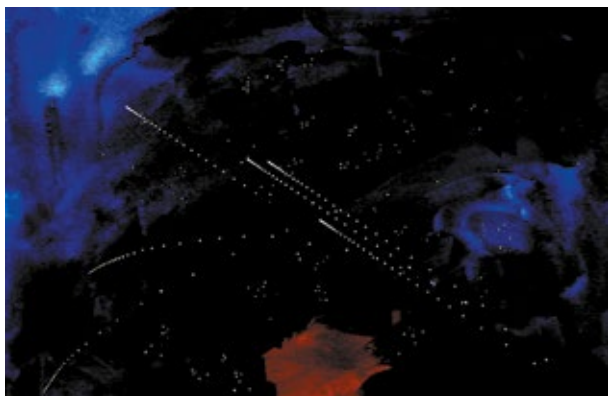

COSMIC EFFECT SETS-SHOOTING STARS

The shooting star effect kit comes complete with AHI illuminator prepared with the effect, fiber harness in OPD301, scale 1:1 drilling template and installation instructions.

To shooting star effect kit διατίθεται πλήρες με ίνες, μηχανήμα κίνησης και πατρόν σε πραγματικές διαστάσεις scale 1:1 και οδηγίες εγκατάστασης.

Κατόπιν συνεννόησης είναι δυνατή η τοποθέτηση από τεχνικό της εταιρείας μας.

CODE	No FIBERS	FIBER Ø	FIBER LENGTH
CES101	56	1,00mm	2m
CES102	112	1,00mm	3m