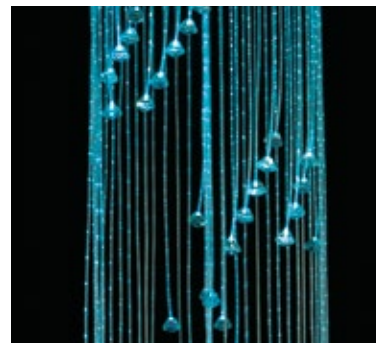

F041.001_CHANTELLIER WITH CRYSTALS 3W - 5W - 16W

Δυνατότητα κατασκευής σε διάφορες διαστάσεις και σχήματα