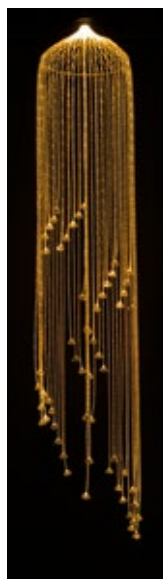

CODE	PRODUCT	STRUCTURE	OUTER Ø	PACKING
F025.3-75	Sparkle sidelight PMMA	3x0,75mm	3,00mm	450m
F025.4-75	Sparkle sidelight PMMA	4x0,75mm	3,50mm	450m
F025.7-75	Sparkle sidelight PMMA	7x0,75mm	4,00mm	450m
SSF221	Sparkle sidelight PMMA	1x1,00mm	2,00mm	1500m
SSF102	Sparkle sidelight PMMA	4x0,75mm	3,00mm	500m
SSF101	Sparkle sidelight PMMA	7x0,75mm	4,00mm	250m
SSF103	Sparkle sidelight PMMA	12x0,75mm	6,00mm	250m