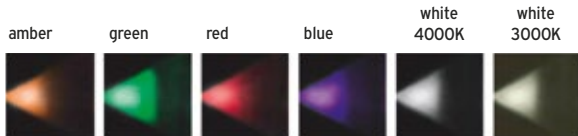

Illuminator with 1W Led in an aluminium body. Accepts up to 100F.O. x 1mm or 180F.O. x 0,75mm or 390F.O. x 0,50mm.
Driver external.
Single Color: cool white and warm white.
On request: blue, red, green, amber.

Illuminator με 1W Led με αλουμινένιο σώμα, μίνι διαστάσεων $\varnothing$ 25 x 70 mm. Κατάλληλο για φωτισμό και διακόσμηση πινάκων ζωγραφικής και έργων τέχνης, προθηκών, ταμπλώ, έναστρων ουρανών κλπ. Δέχεται μέχρι 100F.O. x 1mm ή 180F.O. x 0,75mm ή 390F.O. x 0,50mm.
Ο μετασχηματιστής περιλαμβάνεται. Σταθερό χρώμα: 3000K θερμό λευκό, 4000K φυσικό λευκό, 5000K ψυχρό λευκό από 119 - 150Lm. Κατόπιν παραγγελίας: μπλε, κόκκινο, πράσινο, πορτοκαλί.

ΔΥΝΑΤΟΤΗΤΑ ΠΑΡΑΓΩΓΗΣ ΔΙΑΦΟΡΩΝ ΧΡΩΜΑΤΩΝ ΜΕ LEE FILTERS.

CODE	SOURCE	WATT	VOLT	KELVIN	LUMEN	LIFETIME LED	DESCRIPTION
1010-L12W50	LED	1	230	5000	150	40000hrs	cool white
1010-L12W30	LED	1	230	3000	119	40000hrs	warm white

LED 3W white small led illuminator