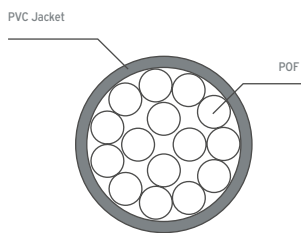

MULTI-CORE ENDLIGHT with black PVC jacket