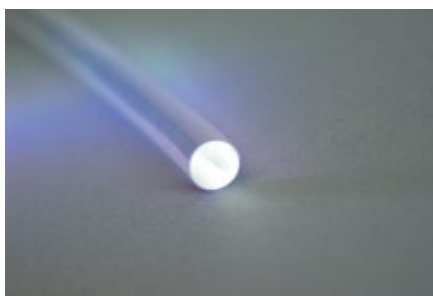

SIDELIGHT SOFT SOLID CORE (indoor)