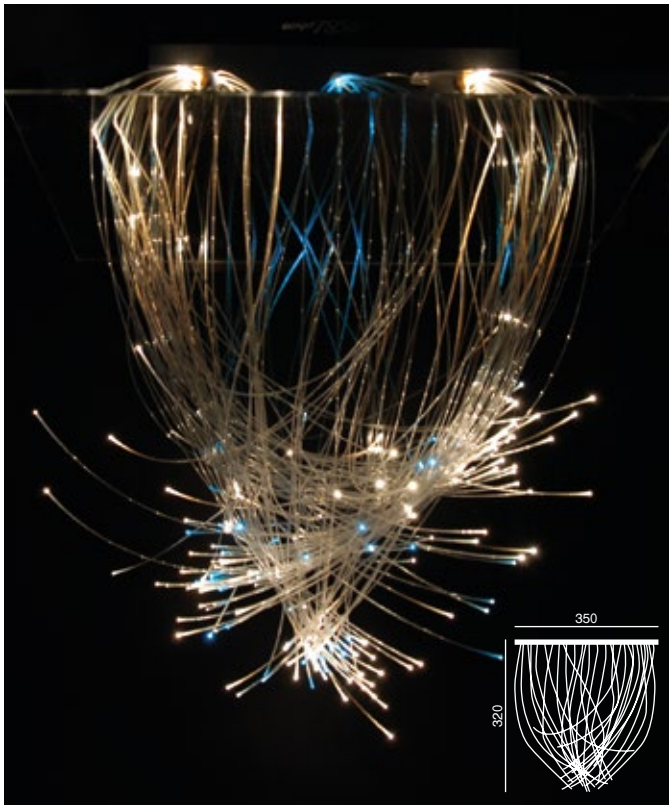

F041.004_CHANTELLIER 5W RGBW or 16W RGBW