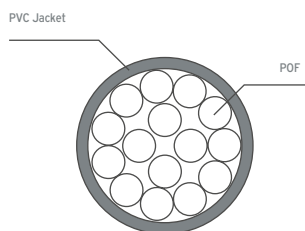

CODE	PRODUCT	STRUCTURE	OUTER Ø	PACKING
F026.75-4	High Perf. light guide	4x0,75mm	3,00mm	450
F026.75-7	High Perf. light guide	7x0,75mm	4,00mm	450
F026.75-14	High Perf. light guide	14x0,75mm	5,00mm	300
F026.75-25	High Perf. light guide	25x0,75mm	6,00mm	100
F026.75-42	High Perf. light guide	42x0,75mm	8,00mm	100
F026.75-75	High Perf. light guide	75x0,75mm	12,00mm	100
F026.75-126	High Perf. light guide	126x0,75mm	14,00mm	100

CODE	PRODUCT	STRUCTURE	OUTER Ø	PACKING
F026.100-4	High Perf. light guide	4x1,00mm	4,00mm	1000
F026.100-7	High Perf. light guide	7x1,00mm	5,00mm	500
F026.100-14	High Perf. light guide	14x1,00mm	6,00mm	100
F026.100-25	High Perf. light guide	25x1,00mm	10,00mm	100
F026.100-42	High Perf. light guide	42x1,00mm	12,00mm	100
F026.100-75	High Perf. light guide	75x1,00mm	14,00mm	100