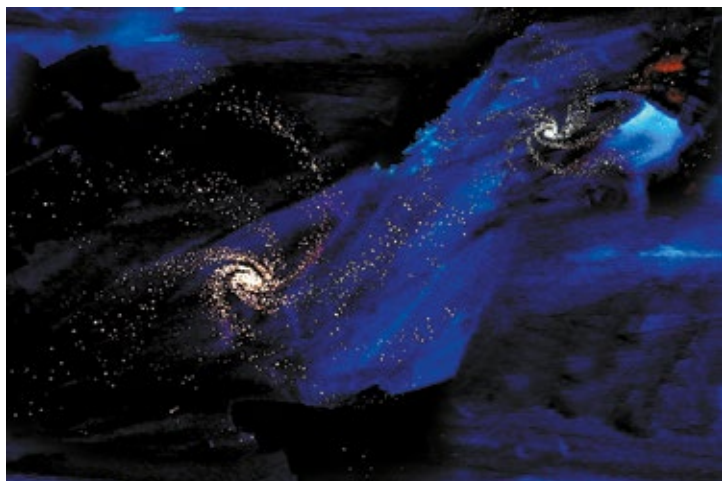

COSMIC EFFECT SETS-NEBULAS

Probably the most dramatic effect, nebulas come in different sizes as standard and larger custom made nebulas are also available. Complete with AHI illuminator/s, fiber harness, scale 1:1 drilling template and installation instructions.

Πιθανώς το πιο δραματικό εφέ, οι γαλαξίες βγαίνουν σε διαφορετικά μεγέθη, standard και custom made nebulas είναι επίσης διαθέσιμα. Διατίθεται πλήρες με ίνες, μηχανήμα κίνησης και πατρόν σε πραγματικές διαστάσεις scale 1:1 και οδηγίες εγκατάστασης. Κατόπιν συνεννόησης είναι δυνατή η τοποθέτηση από τεχνικό της εταιρείας μας.

CODE	No FIBERS	FIBER Ø	FIBER LENGTH	MODEL
CES501	1800	0,5mm	2m	Small
CES502	3600	0,5mm	2m	Large
CES503	11200	0,5mm	6m	Super Large