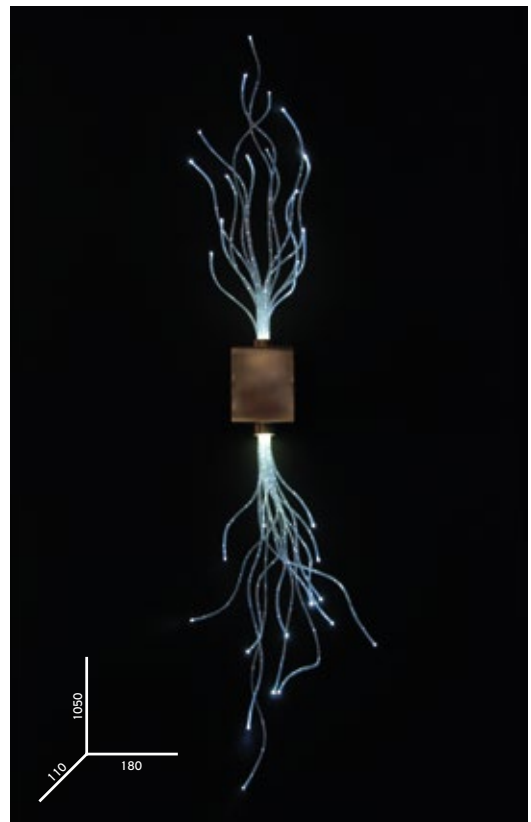

CODE	No FIBERS	LIGHT GUIDE Ø	FIBER LENGTH	MODEL
CES950	Depending on fibers	0,5mm	3m	Zodiac signs kits

F040.001_WALL LIGHT 2x1W or 3W

F040.002_WALL LIGHT 2x1W or 3W

F040.003_WALL LIGHT 3x1W or 3W

F040.004_WALL LIGHT 2x1W or 3W