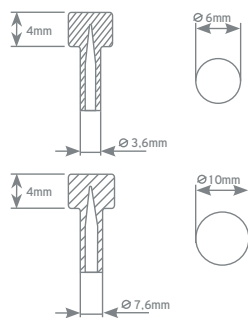

FIBER END TRIMS

CODE	Φ6mm	Φ10mm
Cylinder	FET201	FET101
Fresnel	FET202	FET102
Dome	FET203	FET103
Cone	FET204	FET104
Pyramid	FET205	FET105

The FET fittings are suitable for enhancing the fiber point and are used in decorative applications and signage to allow for different viewing angles. FET100 series accepts fiber up to 2mm and FET200 up to 1mm fiber.

Τα εξαρτήματα FET είναι κατάλληλα για την ενίσχυση της άκρης των ινών και χρησιμοποιούνται σε διακοσμητικές εφαρμογές και σήμανση για να επιτρέψουν διαφορετικές γωνίες θέασης. Η σειρά FET100 δέχεται ίνες έως 2mm και η FET200 έως και 1mm ίνες.

up to 1mm fiber

up to 2mm fiber

FIBER END CRYSTALS

The CR fittings are suitable for enhancing the fiber point and are used in sparkling star ceilings and decorative application, to highlight a constellation or just for their nice reflections on the installation surface.

Τα εξαρτήματα CR είναι κατάλληλα για την ενίσχυση της άκρης των ινών και χρησιμοποιούνται για αστραφτερούς έναστρους ουρανοούς και διακοσμητικές εφαρμογές, για να τονίσετε έναν αστερισμό ή απλά για τις όμορφες αντανακλάσεις τους στην επιφάνεια εγκατάστασης.

CODE	MODEL
CR100.115	fiber end crystal star - Φ16mm
CR100.118	fiber end crystal star - Φ20mm