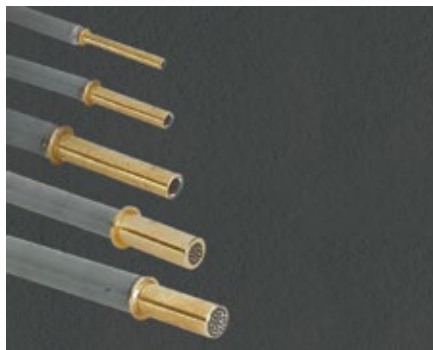

MULTI-CORE ENDLIGHT with black PVC jacket