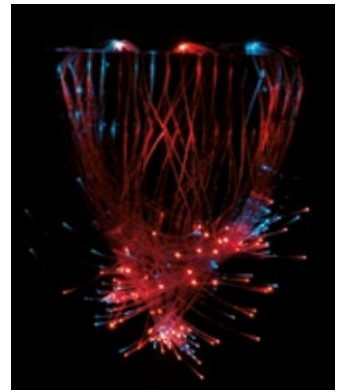

F041.004_CHANTELLIER 5W RGBW or 16W RGBW