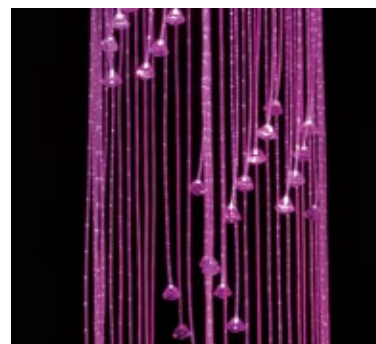

F041.001_CHANTELLIER WITH CRYSTALS 3W - 5W - 16W

Δυνατότητα κατασκευής σε διάφορες διαστάσεις και σχήματα