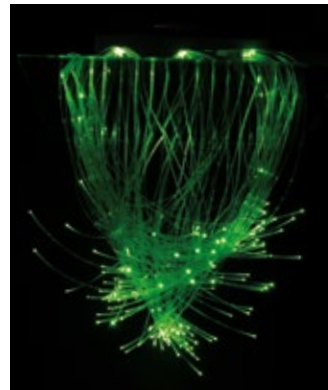

F041.004_CHANTELLIER 5W RGBW or 16W RGBW