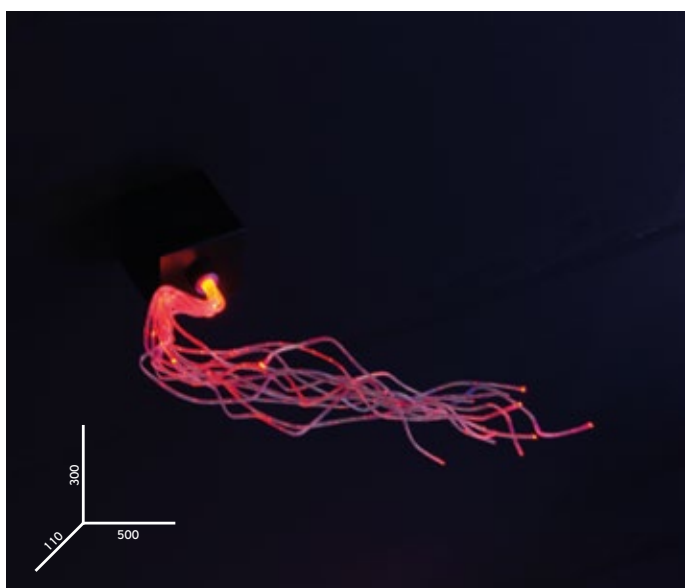

F040.007_WALL LIGHT 1W or 3W