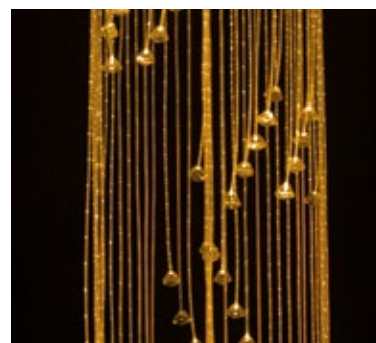

F041.001_CHANTELLIER WITH CRYSTALS 3W - 5W - 16W

Δυνατότητα κατασκευής σε διάφορες διαστάσεις και σχήματα