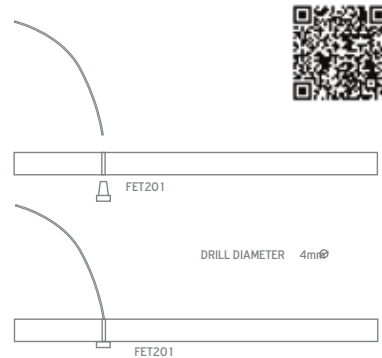

FIBER END TRIMS

CODE	Φ6mm	Φ10mm
Cylinder	FET201	FET101
Fresnel	FET202	FET102
Dome	FET203	FET103
Cone	FET204	FET104
Pyramid	FET205	FET105

The FET fittings are suitable for enhancing the fiber point and are used in decorative applications and signage to allow for different viewing angles. FET100 series accepts fiber up to 2mm and FET200 up to 1mm fiber.

Τα εξαρτήματα FET είναι κατάλληλα για την ενίσχυση της άκρης των ινών και χρησιμοποιούνται σε διακοσμητικές εφαρμογές και σήμανση για να επιτρέψουν διαφορετικές γωνίες θέασης. Η σειρά FET100 δέχεται ίνες έως 2mm και η FET200 έως και 1mm ίνες.

up to 1mm fiber

up to 2mm fiber

FIBER END CRYSTALS

The CR fittings are suitable for enhancing the fiber point and are used in sparkling star ceilings and decorative application, to highlight a constellation or just for their nice reflections on the installation surface.

Τα εξαρτήματα CR είναι κατάλληλα για την ενίσχυση της άκρης των ινών και χρησιμοποιούνται για αστραφτερούς έναστρους ουρανοούς και διακοσμητικές εφαρμογές, για να τονίσετε έναν αστερισμό ή απλά για τις όμορφες αντανακλάσεις τους στην επιφάνεια εγκατάστασης.

CODE	MODEL
CR100.115	fiber end crystal star - Φ16mm
CR100.118	fiber end crystal star - Φ20mm